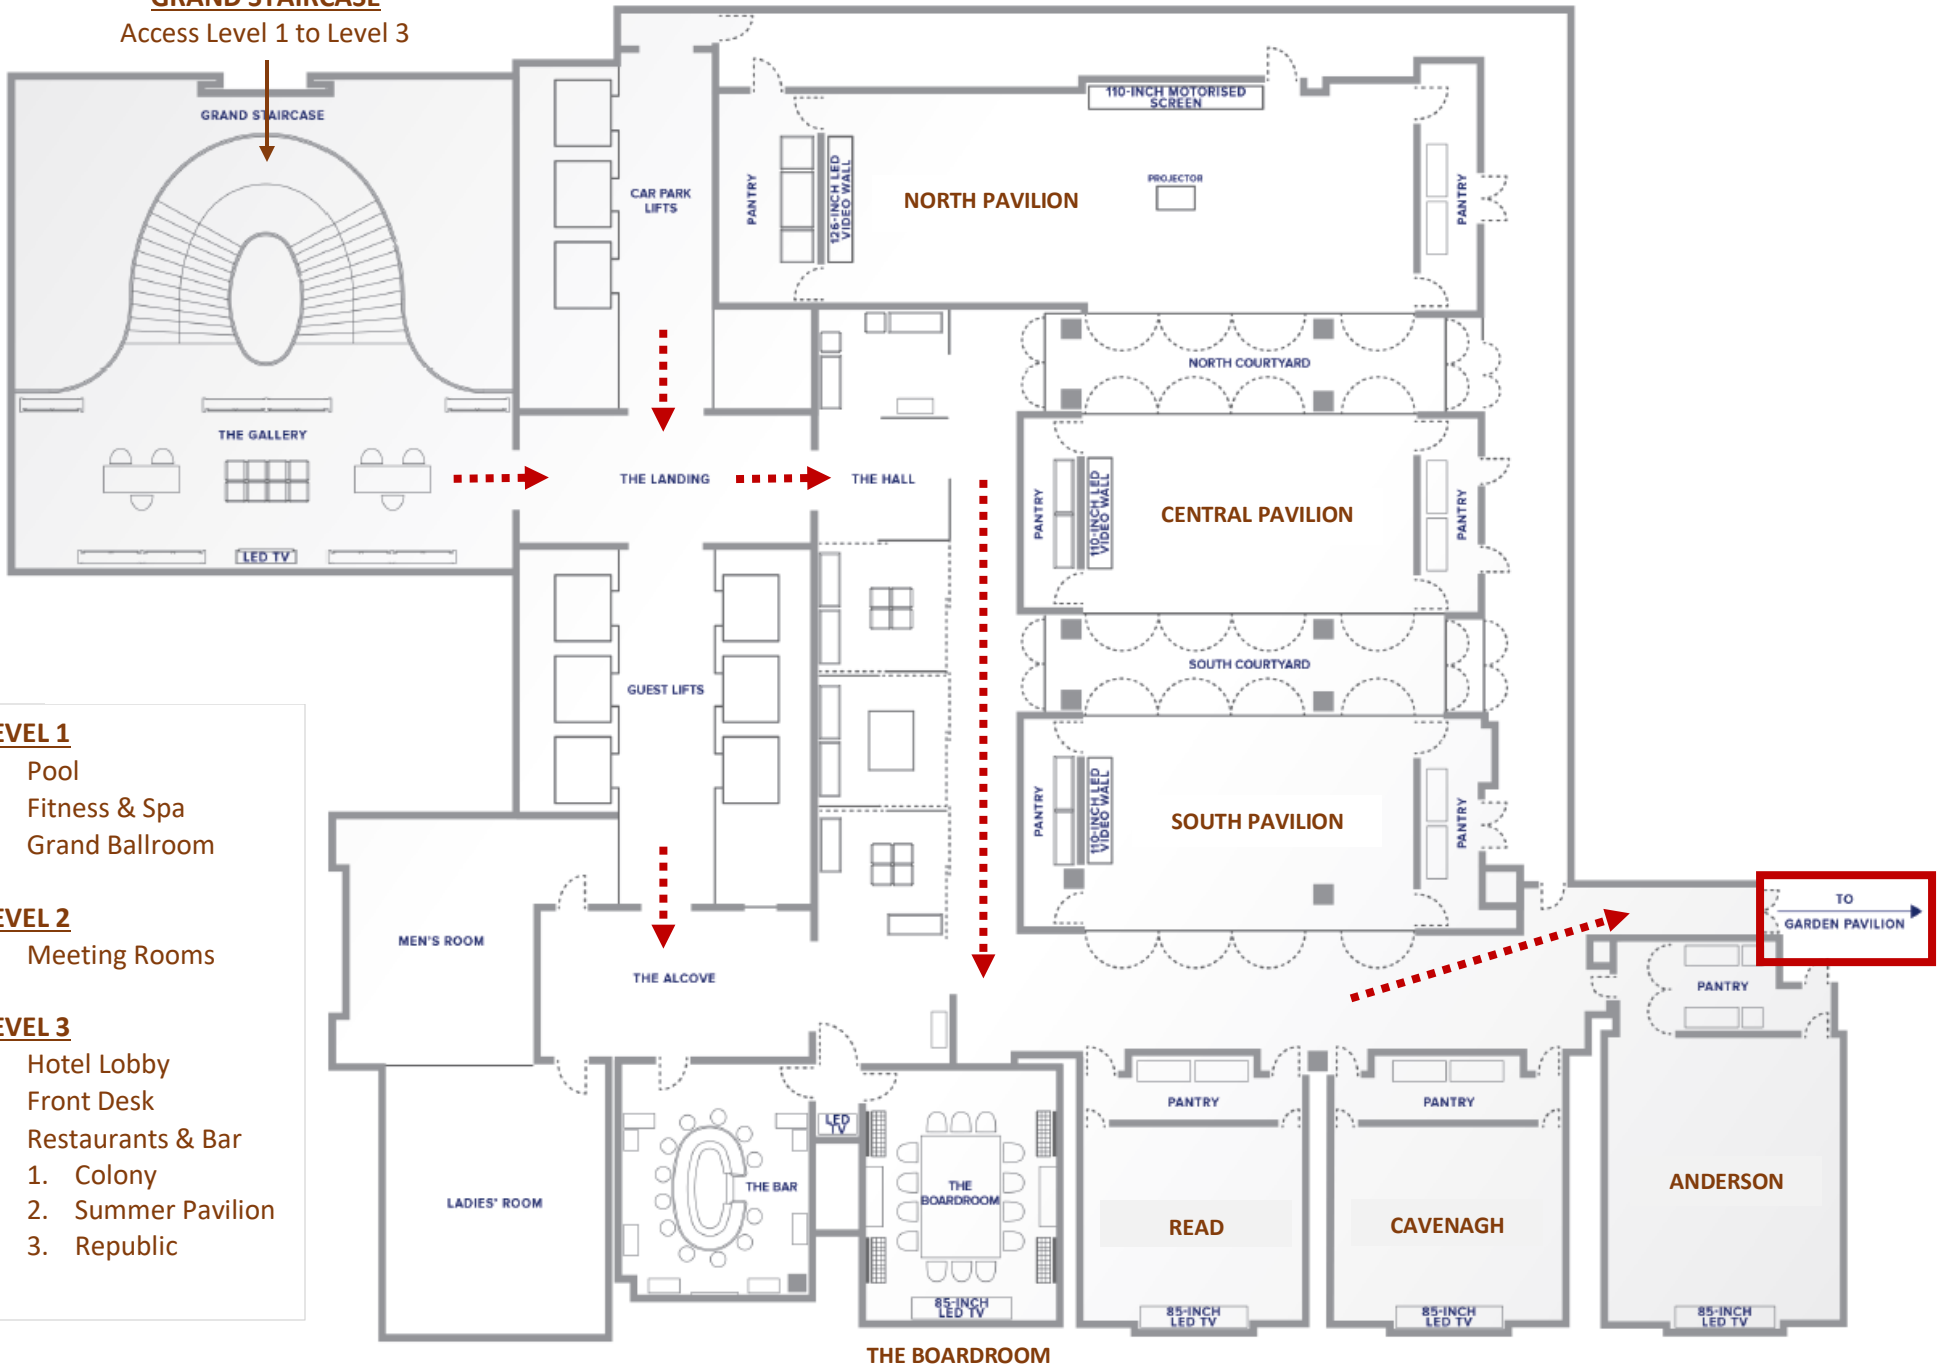

LEVEL 2 – THE COMMONWEALTH

GRAND STAIRCASE
Access Level 1 to Level 3

LEVEL 1

- Pool
- Fitness & Spa
- Grand Ballroom

LEVEL 2

- Meeting Rooms

LEVEL 3

- Hotel Lobby
- Front Desk
- Restaurants & Bar
 1. Colony
 2. Summer Pavilion
 3. Republic